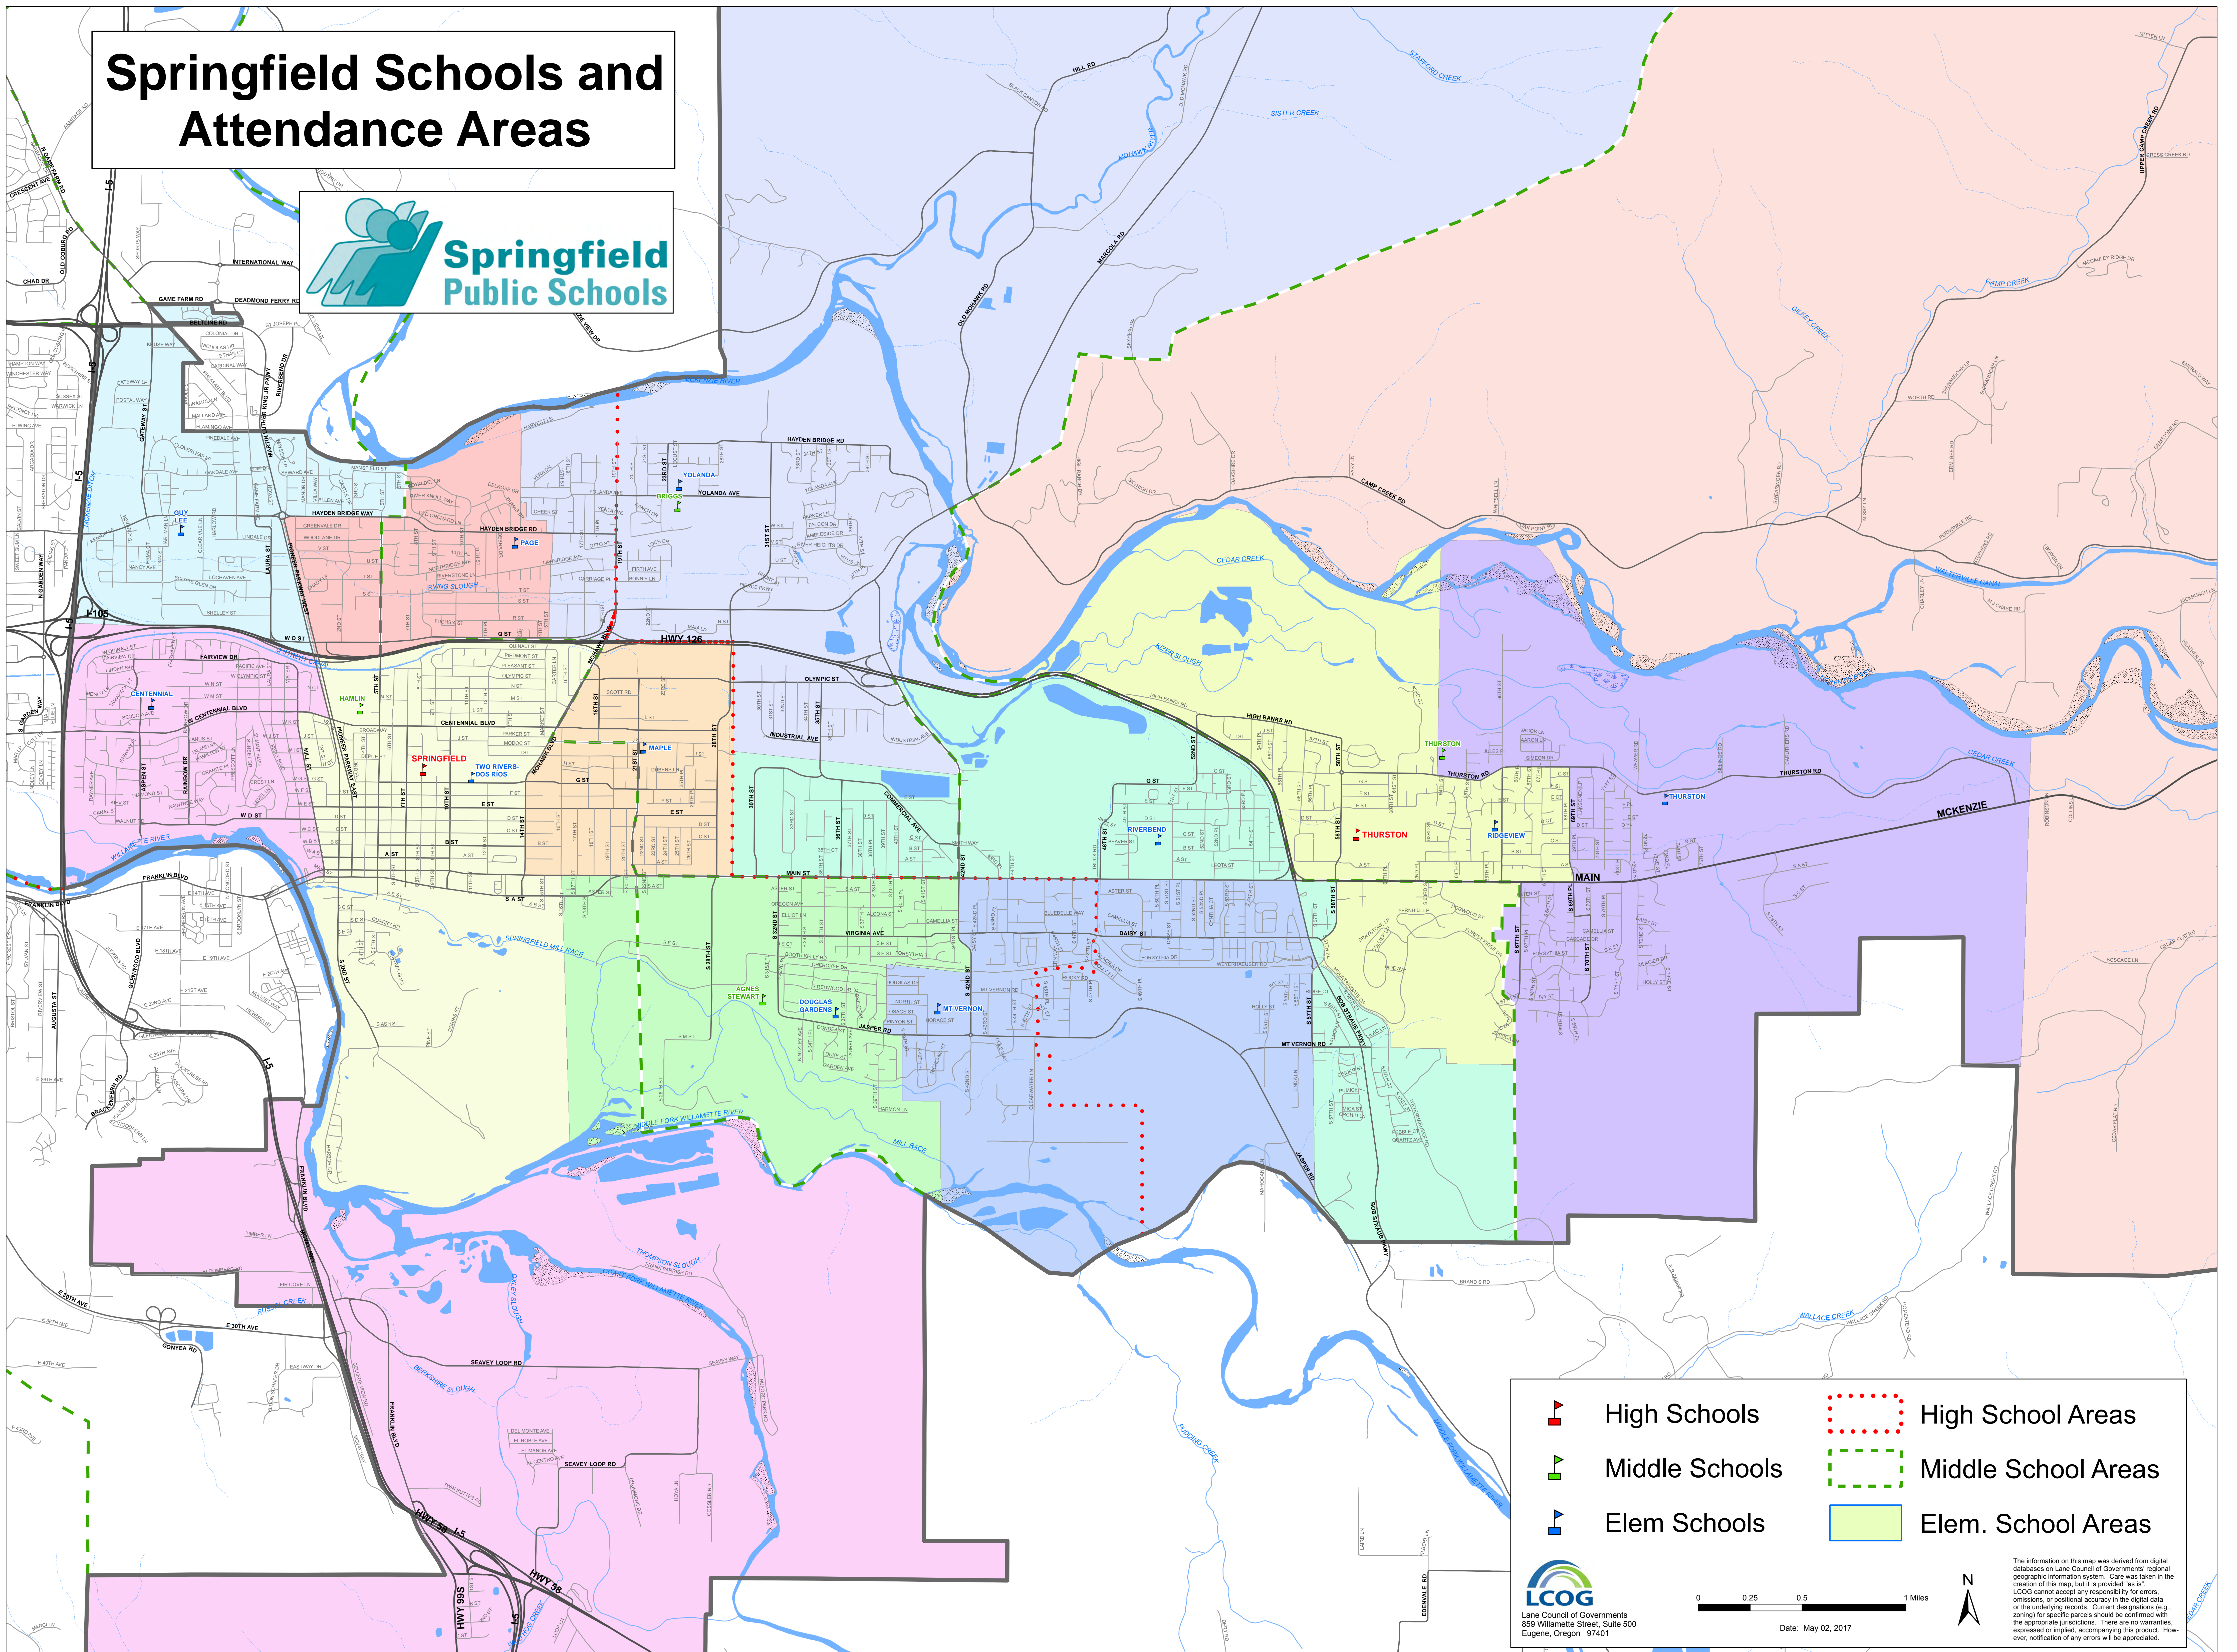

Springfield Schools and Attendance Areas

	High Schools		High School Areas
	Middle Schools		Middle School Areas
	Elem Schools		Elem. School Areas

 Lane Council of Governments
 859 Willamette Street, Suite 500
 Eugene, Oregon 97401

0 0.25 0.5 1 Miles

Date: May 02, 2017

The information on this map was derived from digital databases on Lane Council of Governments' regional geographic information system. Care was taken in the creation of this map, but it is provided "as is". LCOG cannot accept any responsibility for errors, omissions, or positional accuracy in the digital data or the underlying records. Current designations (e.g. zoning) for specific parcels should be confirmed with the appropriate jurisdictions. There are no warranties, expressed or implied, accompanying this product. However, notification of any errors will be appreciated.