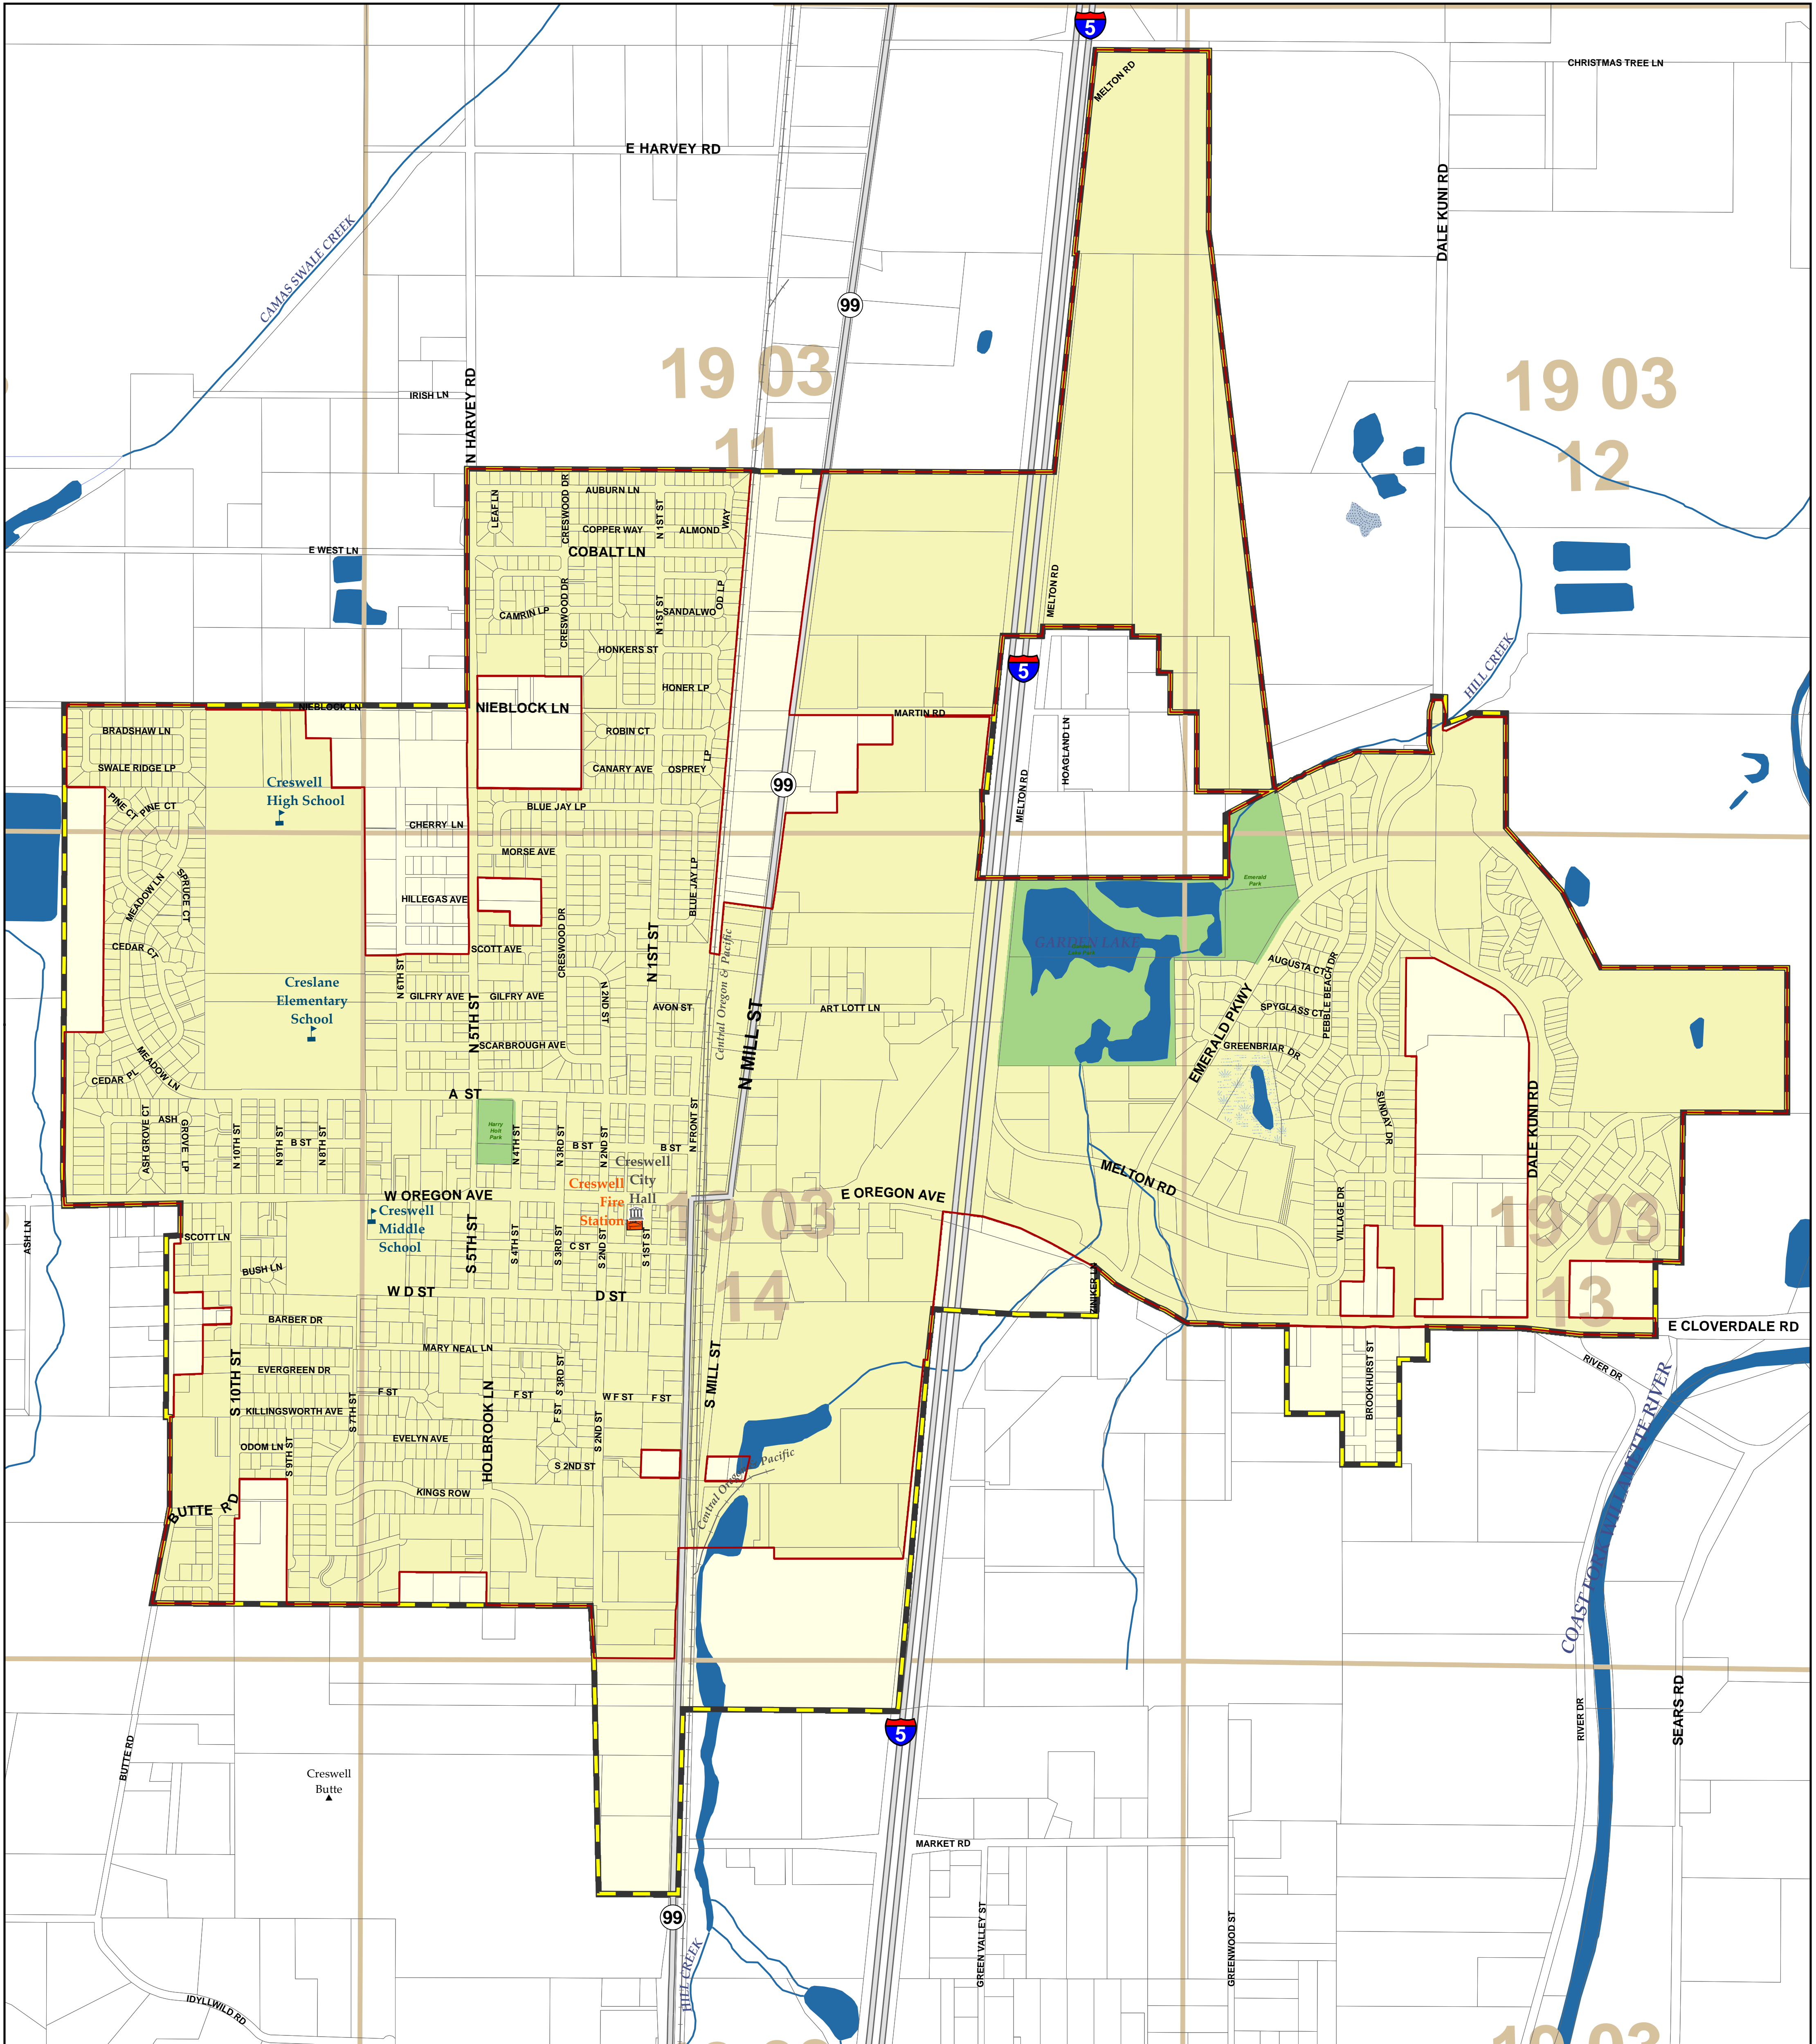

Creswell, Oregon

Legend

- Section Lines
- Parcel Boundaries
- Urban Growth Bdry
- City Limits

- **Rivers and Streams**
- Artificial
- Intermittent
- Perennial

- **Water Features**
- Water
- Marsh
- Mud
- Seasonal
- Gravel